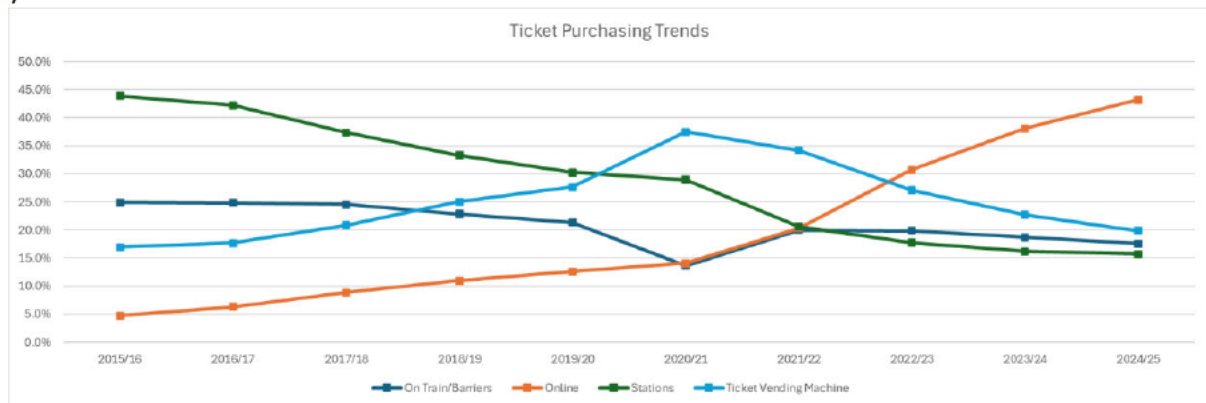

ScotRail
Atrium Court
50 Waterloo St
Glasgow
G2 6HQ

Edward Mountain MSP
Convener
Net Zero, Energy and Transport Committee
The Scottish Parliament
Edinburgh
EH99 1SP

31 October 2024

Dear Convener,

ScotRail to implement frontline customer service improvements

I am writing to advise the committee of ScotRail’s plans to implement changes to some ScotRail ticket office opening hours to deliver more visible customer support at stations, reflecting changing travel and ticket purchasing patterns.

In 2021, we published an assessment – the first of its kind since 1991 - which showed a dramatic increase in the number of tickets bought on the ScotRail website, app, or at ticket machines, with a significant decrease in customers buying at ticket office. In the past 10 years alone, there has been a 50 per cent drop in ticket office sales.

Today:

- 16 per cent of sales are via ticket offices. 90 per cent of those sales are from just 20 stations.
- 20 per cent of sales are via ticket vending machines (TVMs) at stations.
- 43 per cent of tickets are online, through the website or the app.

The following chart shows the dramatic change in how customers buy their tickets over the past 10 years: